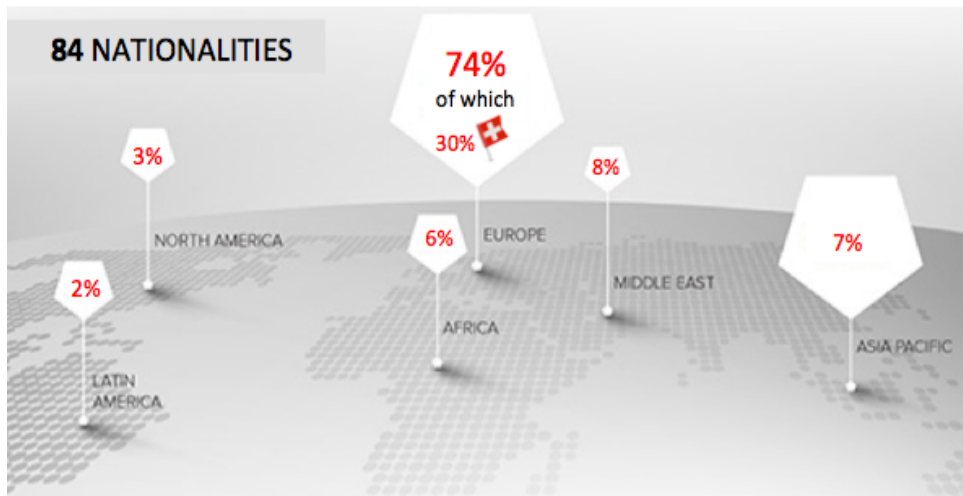

SWISS EDUCATION GROUP – OUR PEOPLE

WHO ARE WE ?

762 EMPLOYEES

WHERE ARE WE BASED ?

WHERE ARE WE FROM ?

OUR GENDER BALANCE

SWISS EDUCATION GROUP COMMUNITY - EVENTS AND RECOGNITION

OUR ANNUAL GLOBAL COMPANY FAMILY EVENT

648 participants

8 ANNUAL EMPLOYEES EVENTS

85% participation

24 LOYALTY AWARDS GIVEN in 2015

8 ANNUAL ON-SITE MEETINGS with all Employees and Senior Executives

SWISS EDUCATION GROUP COMMUNITY - CAREER & TALENT DEVELOPMENT