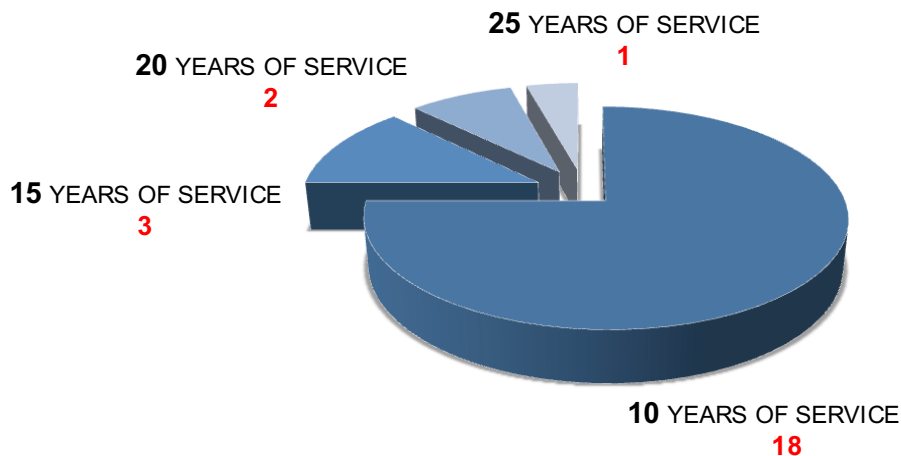

648 participants

8 ANNUAL EMPLOYEES EVENTS

85% participation

24 LOYALTY AWARDS GIVEN in 2015

8 ANNUAL ON-SITE MEETINGS with all Employees and Senior Executives

SWISS EDUCATION GROUP COMMUNITY - CAREER & TALENT DEVELOPMENT