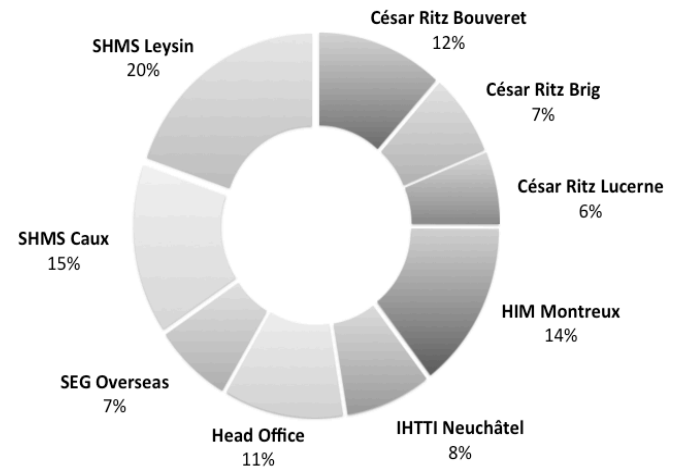

SWISS EDUCATION GROUP – OUR PEOPLE

WHO ARE WE ?

762 EMPLOYEES

WHERE ARE WE BASED ?

WHERE ARE WE FROM ?

OUR GENDER BALANCE

SWISS EDUCATION GROUP COMMUNITY - EVENTS AND RECOGNITION

OUR ANNUAL GLOBAL COMPANY FAMILY EVENT

648 participants

8 ANNUAL EMPLOYEES EVENTS

85% participation

24 LOYALTY AWARDS GIVEN in 2015

8 ANNUAL ON-SITE MEETINGS with all Employees and Senior Executives

SWISS EDUCATION GROUP COMMUNITY - CAREER & TALENT DEVELOPMENT